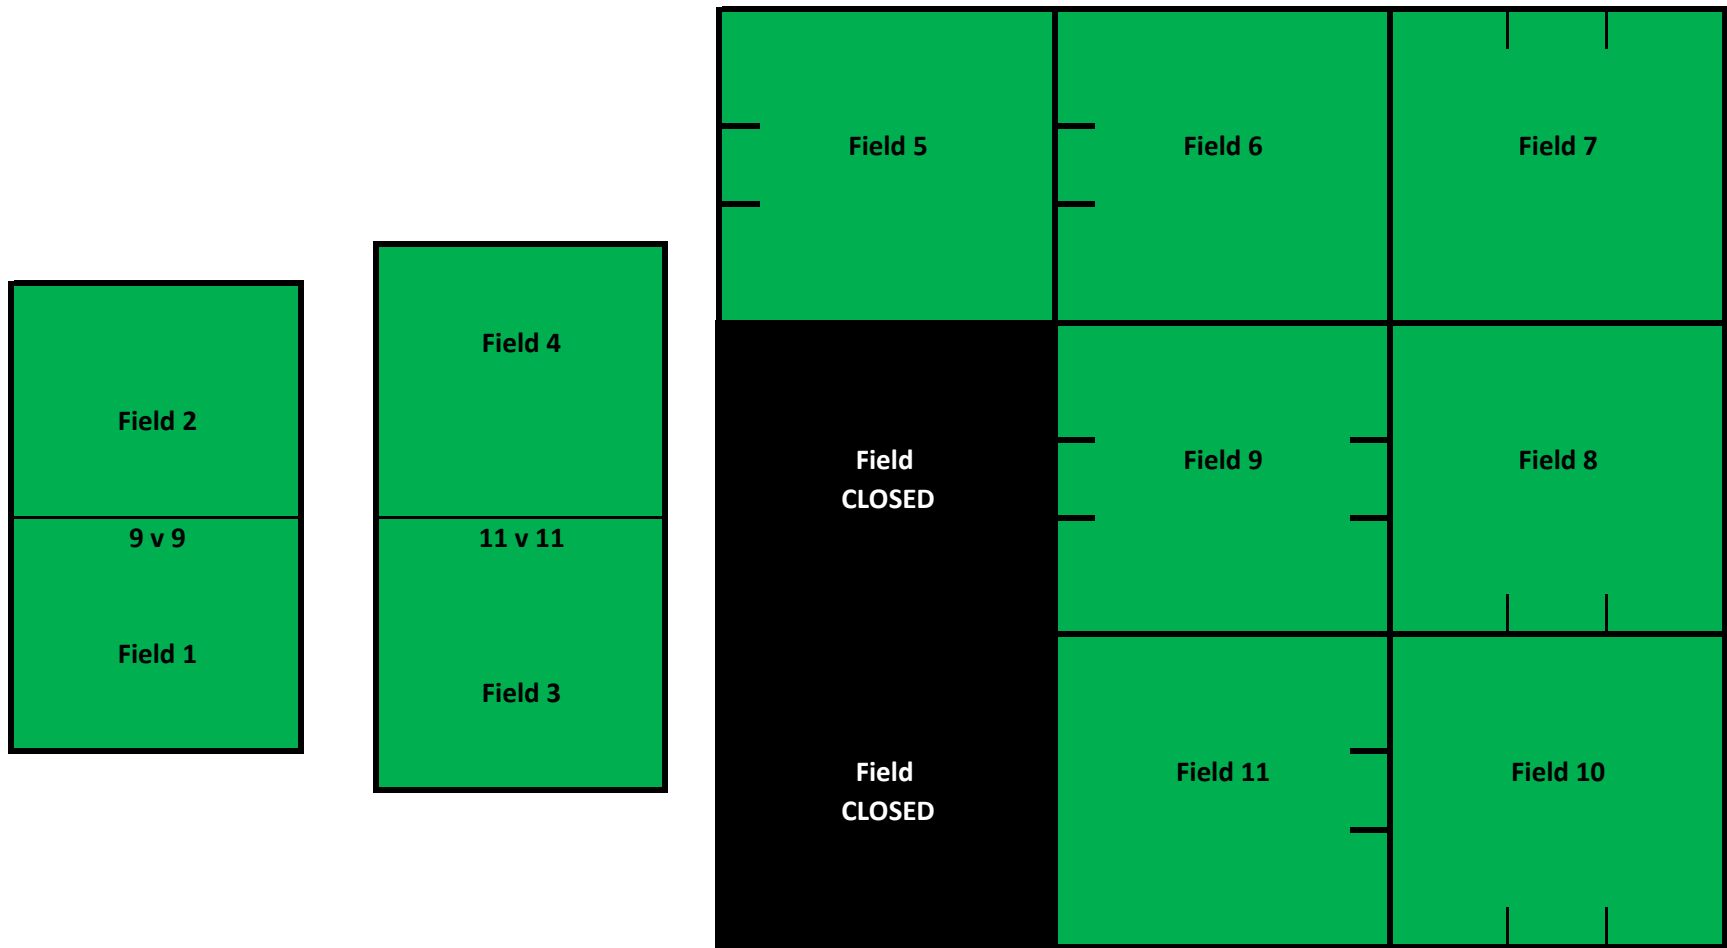

# Spring 2018 Field Lay Out

Porta -  
Potty

SHED

TREE LINE