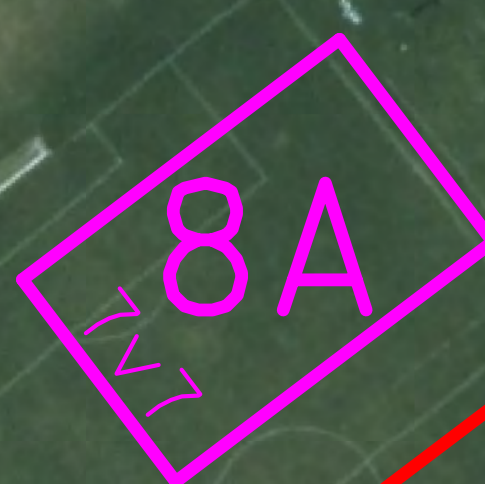

CATTELL ROAD

ADDITIONAL  
PARKING AREA

SNACK  
STAND

ADDITIONAL  
PARKING AREA

CATTELL COMPLEX  
1002 CATTELL ROAD  
DEPTFORD, NJ 08096